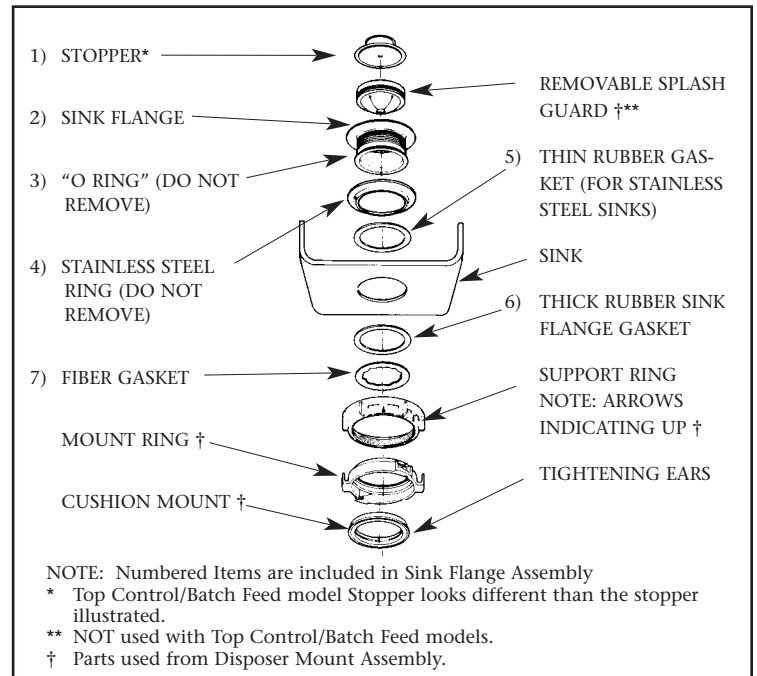

Strainer Baskets and Inserts

Decorator flanges with matching Strainer Baskets and Universal flange inserts to customize standard flanges.

See us online at WasteKing.com

Decorator Sink Flanges

Designer Accessories

3-Bolt Mount Decorator Sink Flange

EZ Mount Decorator Sink Flange

Basket Strainer

Flange Insert

Due to continued product improvement, system configurations and specifications may change without notice.