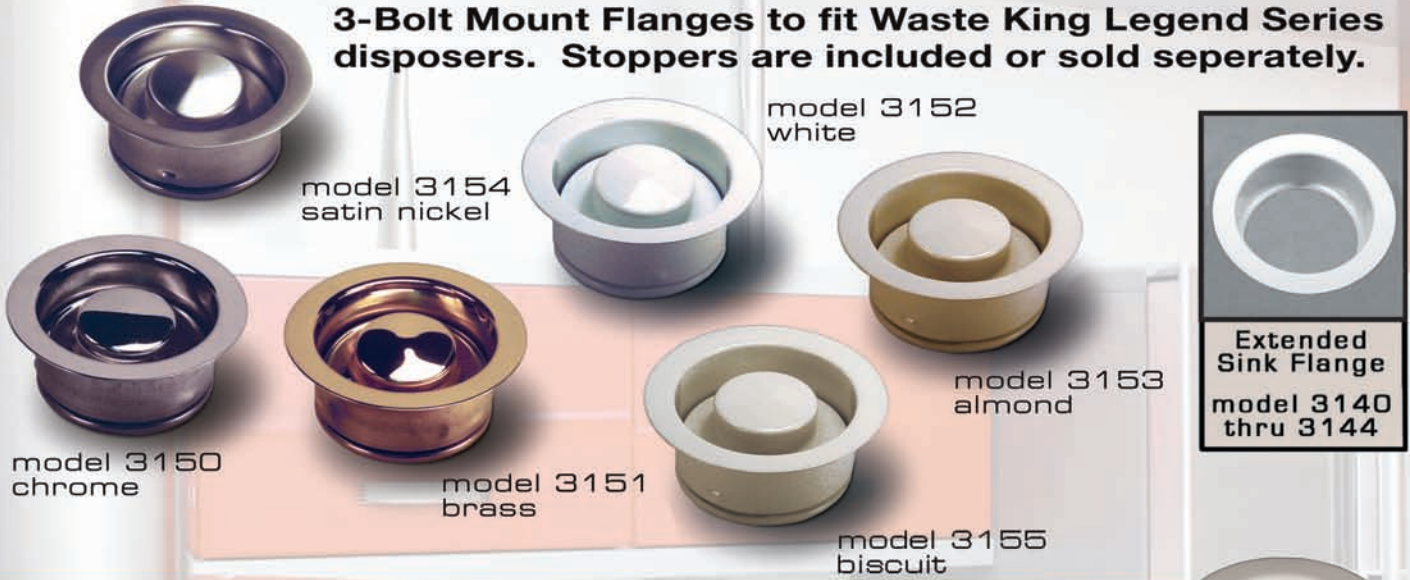

Waste King Legend Series

by Anaheim Manufacturing

New Finishes!

3-Bolt Mount Flanges to fit Waste King Legend Series disposers. Stoppers are included or sold separately.

EZ-Mount Flanges

Fast & Easy mounting to fit Waste King Legend EZ-Mount Series disposers.