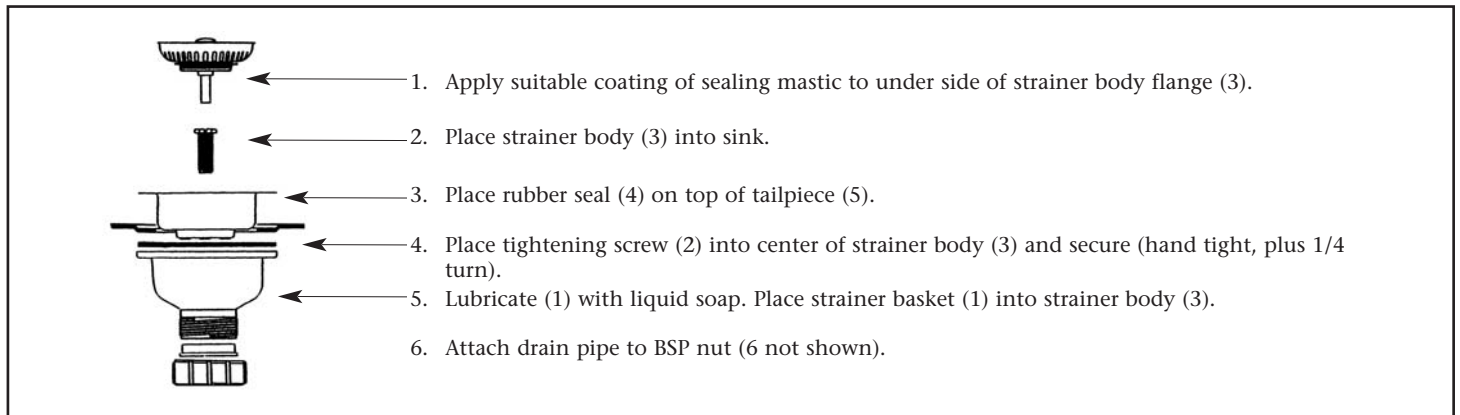

3-Bolt Mount Decorator Sink Flange

EZ Mount Decorator Sink Flange

Basket Strainer

Flange Insert

Due to continued product improvement, system configurations and specifications may change without notice.