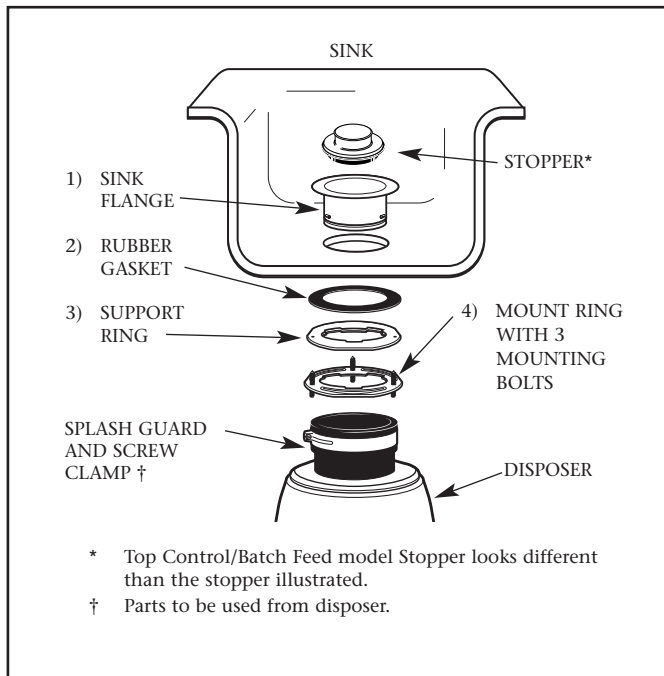

Strainer Baskets and Inserts

Decorator flanges with matching Strainer Baskets and Universal flange inserts to customize standard flanges.

See us online at WasteKing.com

Decorator Sink Flanges

Designer Accessories

3-Bolt Mount Decorator Sink Flange

EZ Mount Decorator Sink Flange

Basket Strainer

Flange Insert

Due to continued product improvement, system configurations and specifications may change without notice.