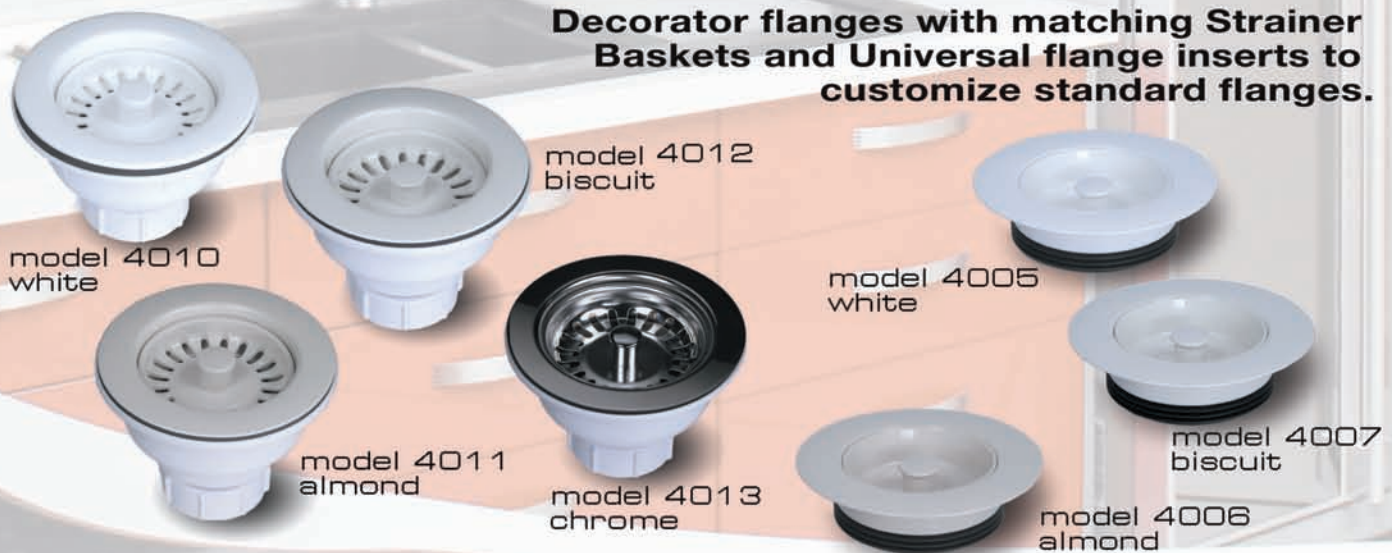

Strainer Baskets and Inserts

Decorator flanges with matching Strainer Baskets and Universal flange inserts to customize standard flanges.